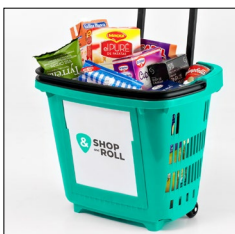

Accesorios · Accessories

Sistema de publicidad.
Advertising system.