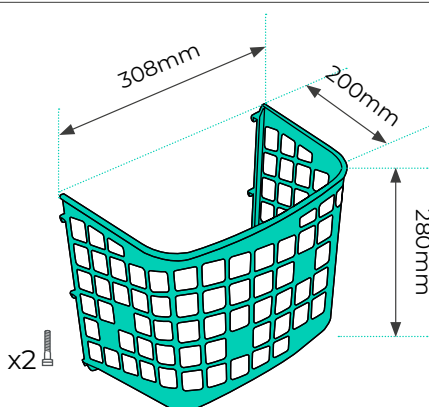

Cesta Multiusos Multi-use Basket Panier Multi-Usage

Este separador de productos delicados se adapta a la parte exterior del cesto para proporcionar más capacidad, ordenar la compra a gusto del consumidor y separar los artículos más frágiles. La cesta multiusos Araven permite mantener la distancia de apilamiento original y conservar el espacio mínimo de ocupación en tienda.

This separate basket for delicate items fits onto the outer part of the cart providing extra capacity, allowing purchases to be arranged as shoppers wish and keeping fragile items separate from the rest. Araven's multi-use basket allows the original cart nesting distance to be maintained which means that the same minimal store space is taken up.

Ce séparateur de produits délicats s'adapte à la partie extérieure du panier pour lui apporter davantage de capacité, ranger les courses au goût du consommateur et séparer les articles plus fragiles. Le panier multiusage Araven permet de maintenir la distance d'encastrement originale et de conserver l'encombrement minimum en magasin.

Apto contacto alimentario
Food contact material
Apte au contact alimentaire

Seguro y resistente
Safe and resistant
Sûr et résistant

Higiénico y duradero
Hygienic. Easy to clean
Hygiénique et durable

Compatibles carros con y sin cesta multiusos
Carts with and without multi-use basket are compatible
Compatibles avec chariots avec et sans panier multi-usage

Colocación exterior rápida y sencilla
Quick and easy to fit on outer part of cart
Mise en place extérieure rapide et simple

No se pierde apilamiento
Original cart nesting distance is maintained
Pas de perte d'empilement